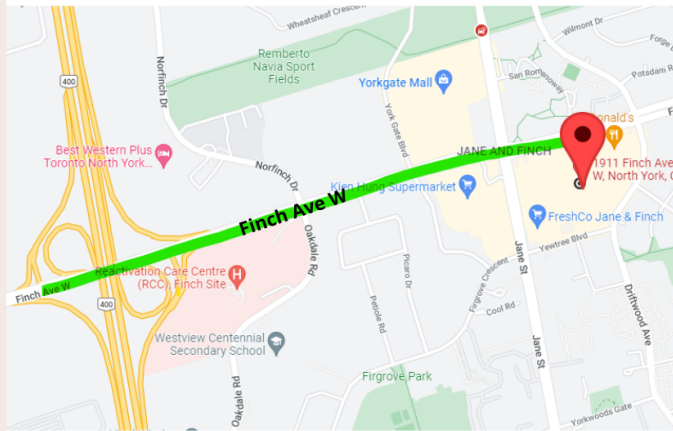

## Directions to the Yorkwest EarlyON Child and Family Centre

1911 Finch Avenue West Suite 50A  
Toronto, ON, M3N 2V2

### From Highway 400 North:

- Take exit 25 onto Finch Avenue
- Turn left on to Finch Ave W
- Turn right into Jane Finch Mall Parking Lot

### From Highway 400 South:

- Take exit 25 onto Finch Avenue
- Turn right on to Finch Ave W
- Turn right into Jane Finch Mall Parking Lot

#### @ Keele Street:

- Continue north on Keele Street
- Turn left on Finch Ave West
- Turn left on Driftwood Ave
- Turn right into Jane Finch Mall Parking Lot